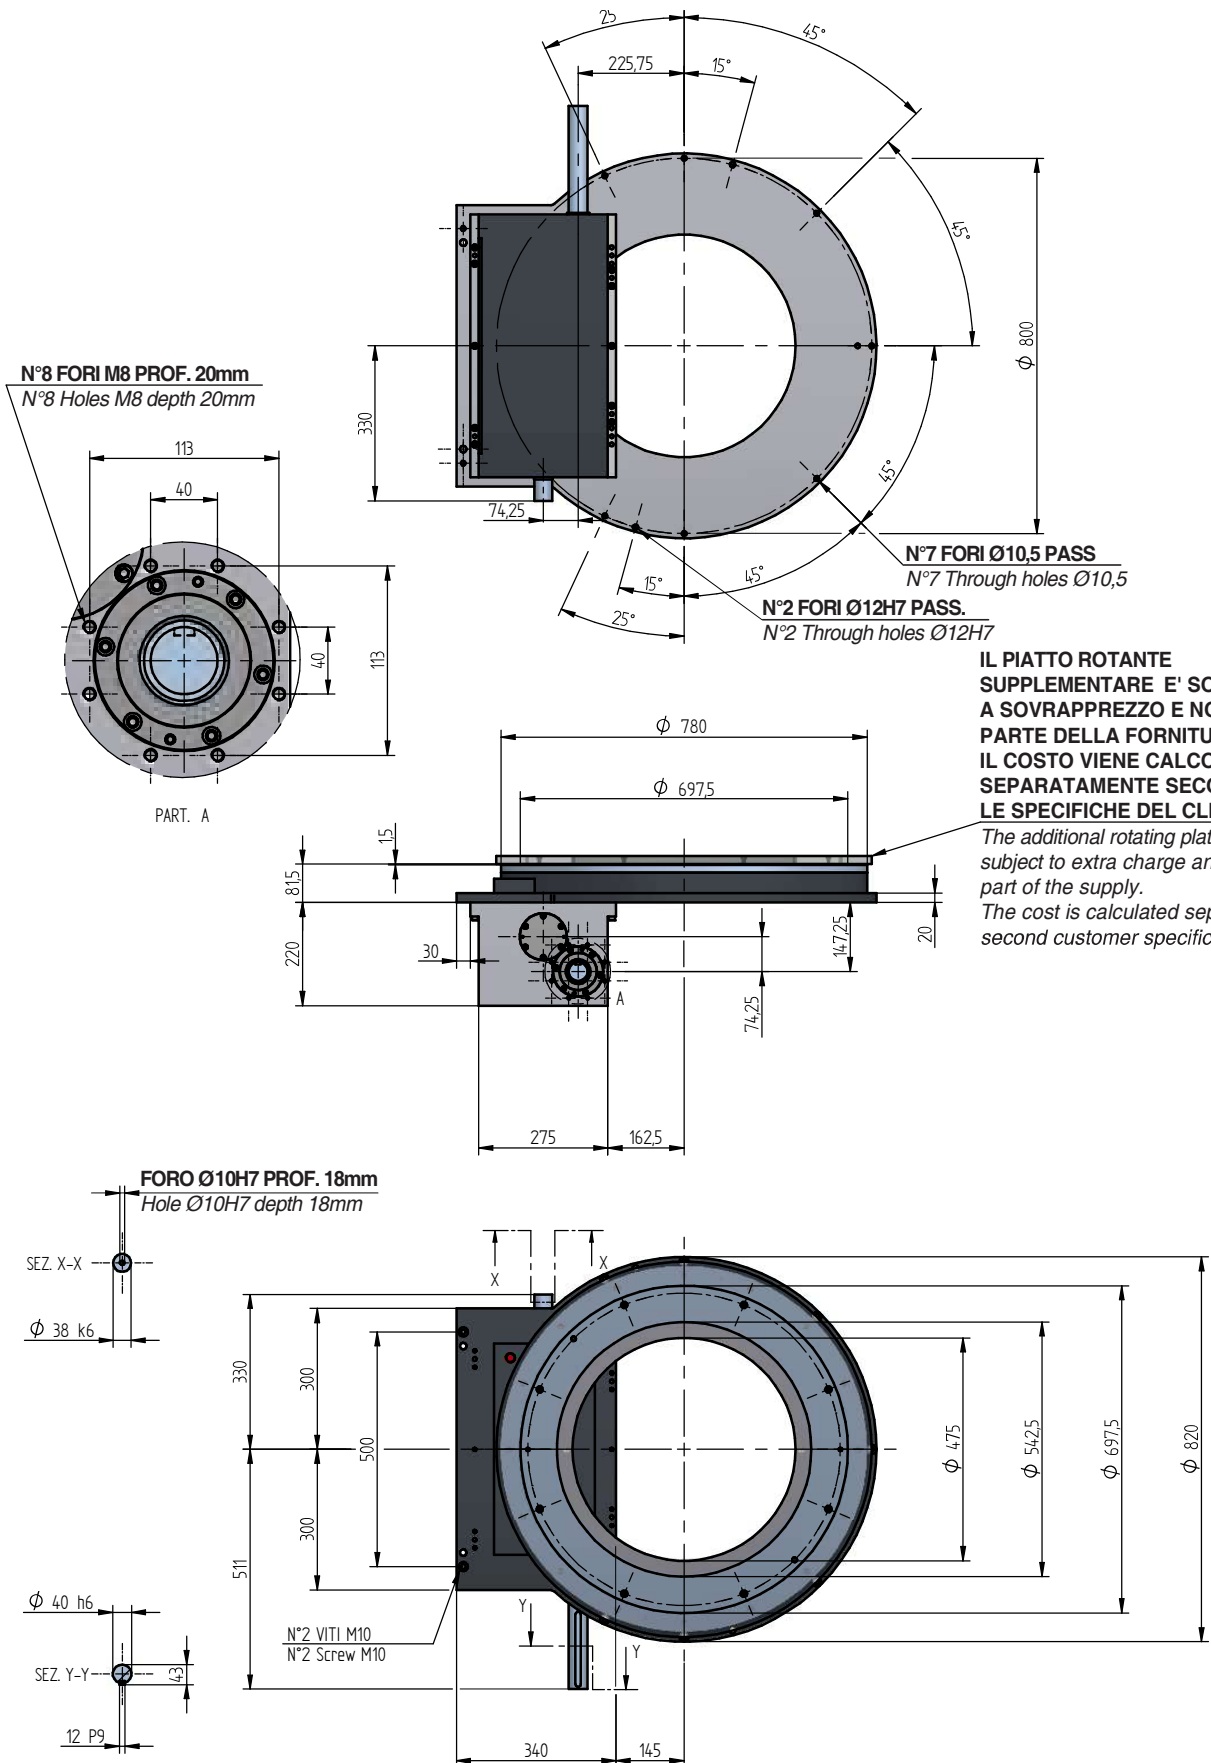

Anello rotante

Rotary index ring

ARI800

KG 350 kg

ROTARY RINGS